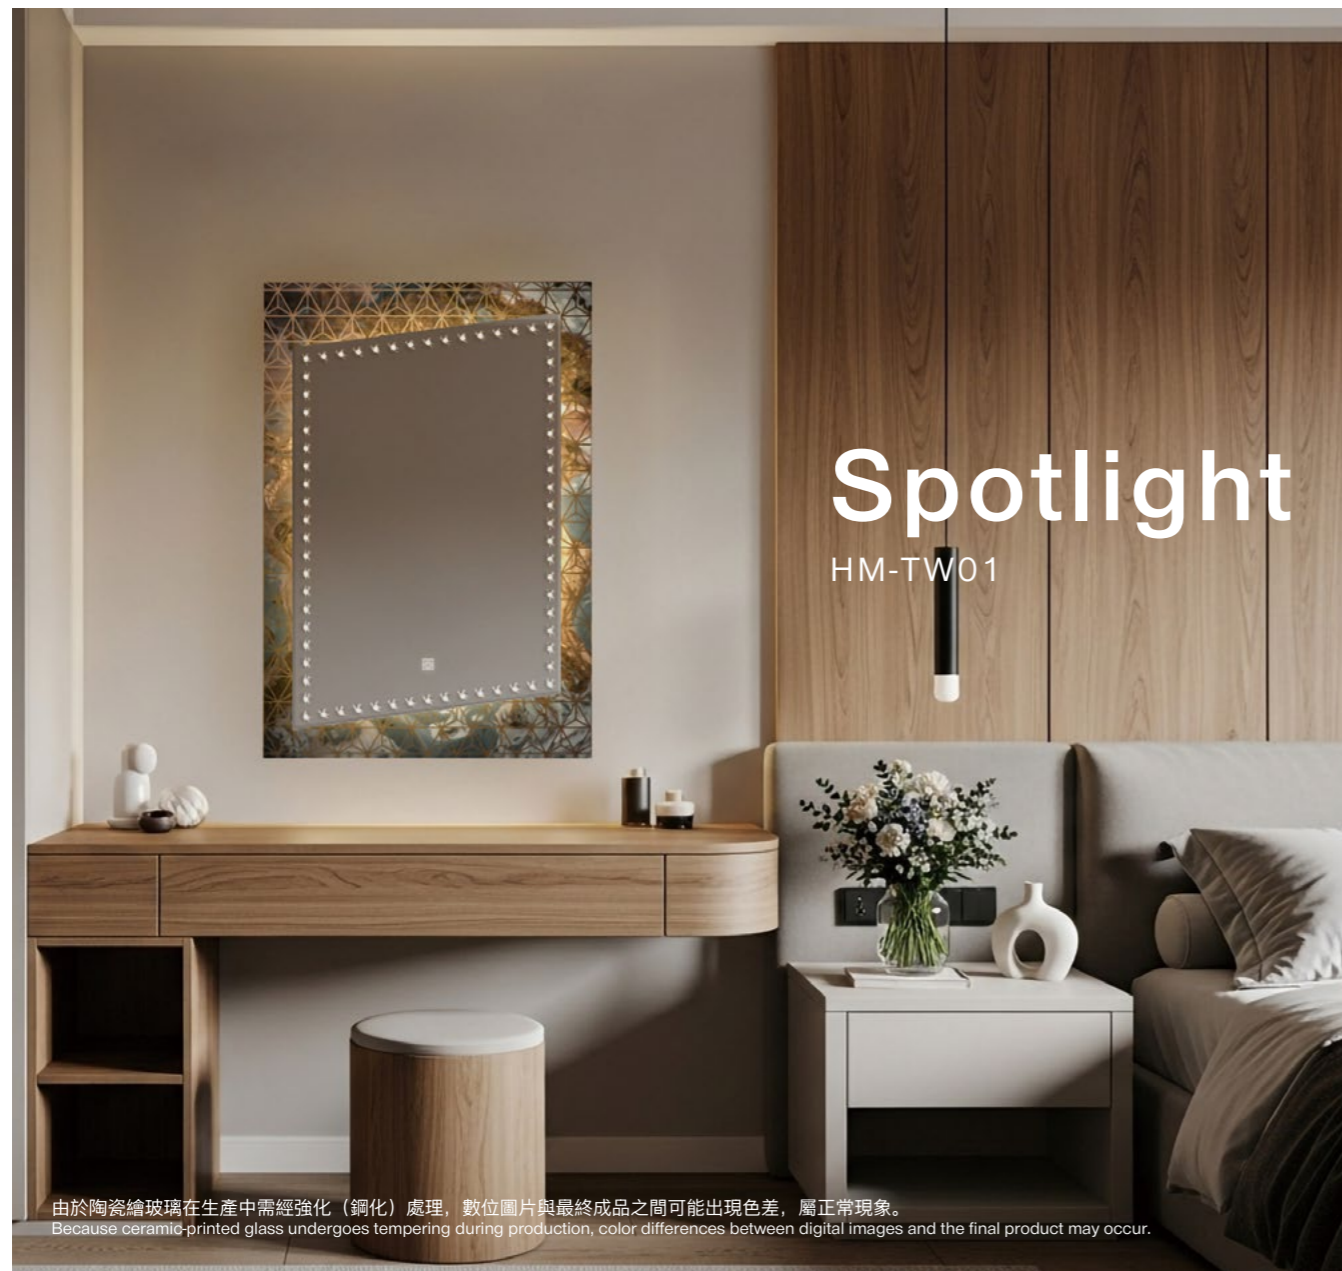

Spotlight

HM-TW01

由於陶瓷繪玻璃在生產中需經強化（鋼化）處理，數位圖片與最終成品之間可能出現色差，屬正常現象。
Because ceramic-printed glass undergoes tempering during production, color differences between digital images and the final product may occur.

標準尺寸 Standard Size

闊度 (mm) Width	高度 (mm) Height	厚度 (mm) Thickness
550	800	26
650	900	26
700	950	26

多功能光控鍵 Multi-Functional Light Control Key

1. 觸控開關附亮度調節功能
  Touch Switch With Integrated Brightness Control
2. 三段調節色溫
   3-Step Color-Temperature Adjustment
3. 黃 Yellow
     2700K
   - 白 White
     6000K
   - 暖白 Warm
     4000K

●此掛鏡可供選擇的項目包括：尺寸、光控鍵、配插蘇或遙控。●如有個別尺寸要求將視為自訂尺寸。· Items available for options include: size, the light control key, option choices of plug in or remote control. · If there is any special size requirement, it will be regarded as a custom size.