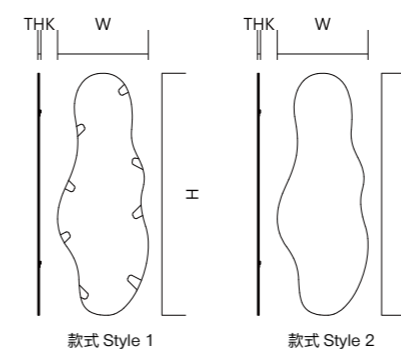

闊度 (mm) Width	高度 (mm) Height	厚度 (mm) Thickness
500	1500	20
600	1600	20
650	1800	20
750	2000	20

●此掛鏡可供選擇的項目包括：尺寸及款式。●如有個別尺寸要求將視為自訂尺寸。· Items available for options include: size and style. · If there is any special size requirement, it will be regarded as a custom size.