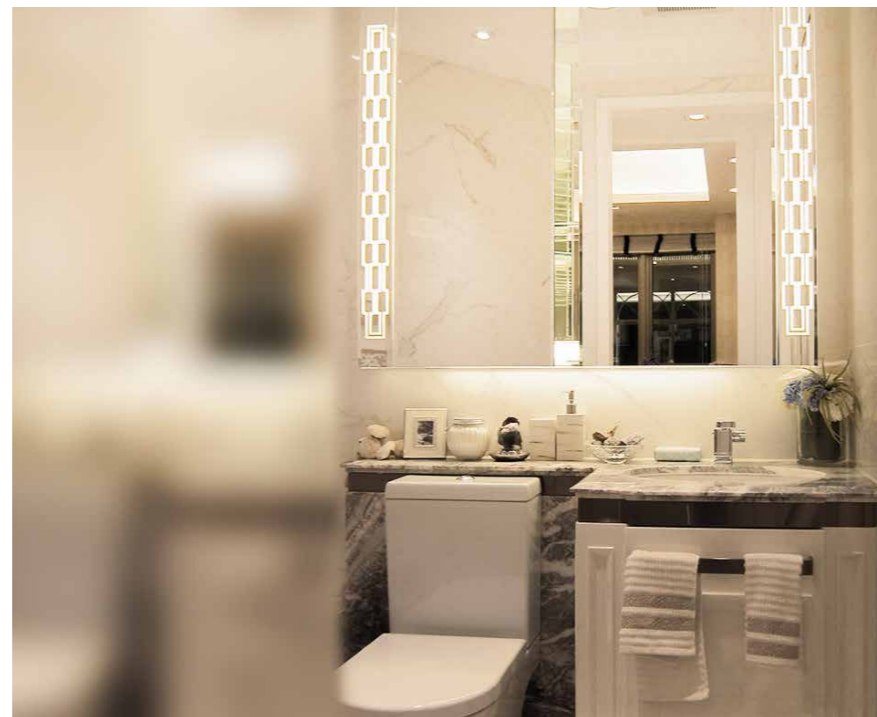

Detection

RT-MC-06

RT-MC-06

LED Single Colour 單色 (暖白)
Overall Cabinet Depth 櫃總深度

3000K
135/156 mm

Size 尺寸

Single Door 單門

600W x 1000H mm
700W x 1000H mm
800W x 1000H mm

Double Door 雙門

900W x 1000H mm
1000W x 1000H mm
1100W x 1000H mm
1200W x 1000H mm
1300W x 1000H mm
1400W x 1000H mm

Triple Door 三門

≥ 1500W x 1000H mm

Optional Choice 額外選項

Socket 電掣位 (客人需提供掣位位置)

$350