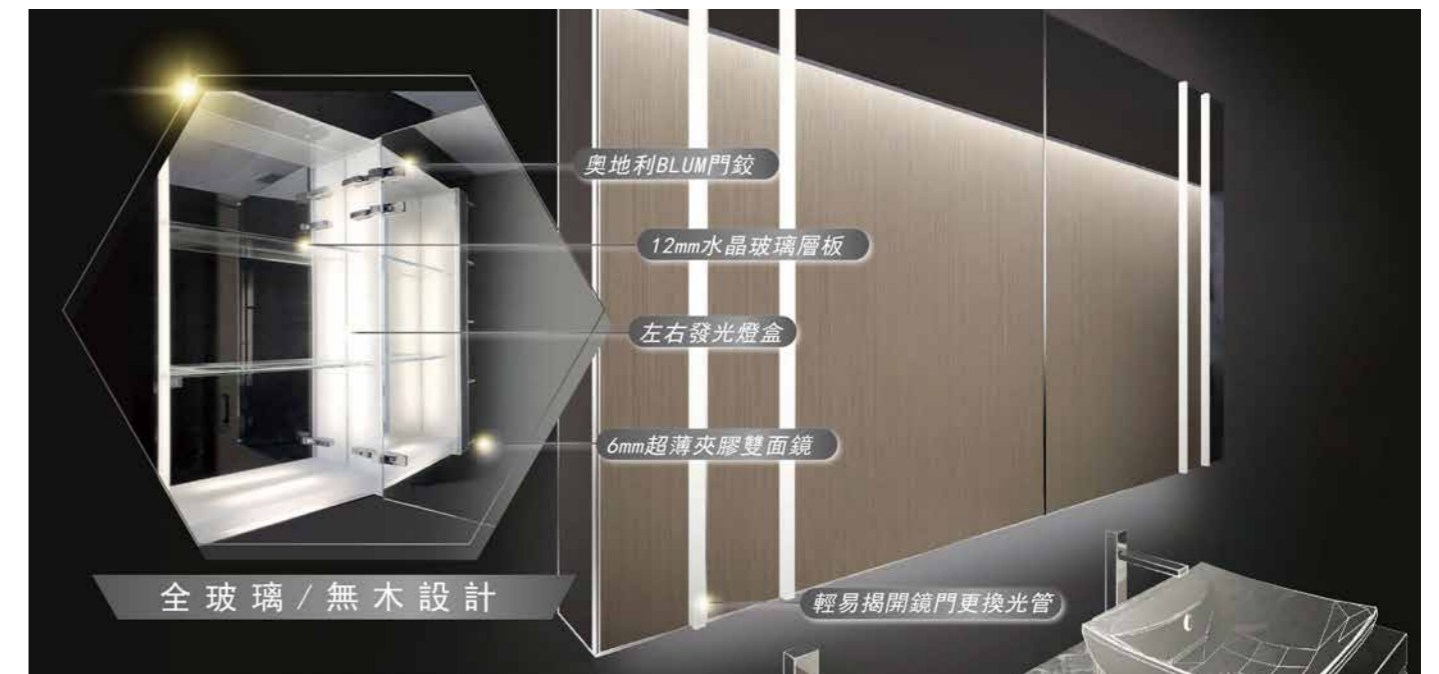

浴室鏡櫃系列

全玻璃無木設計 酒店級浴室藝術

樓盤實例

- 畔海 Seaside Castle
- 皇御山 The Kingston Hills
- 名日·九肚山 El Futuro
- 愛炫美 Ocean Supreme
- 九龍城 The Avery
- 嘉咸街 My Central

時尚設計 打造個性家居

...

ILLUMINATED MIRROR CABINET 浴室照明鏡櫃

Saint Glas all glass mirror cabinet is a unique piece of jewellery made of crystal liked glass. With our wealth of technical expertise, innovative design ideas and direct hands-on approach, we are able to offer a completely personal service to architects, designers, contractors and individual clients from conception to site assessment, design development and bespoke production right through to installation.

SaintGlas 玻璃鏡櫃極致提昇浴室環境，全套鏡櫃採用超白玻璃製造，內外都是鏡，再配合柔和燈光內藏，透視瑰麗氣派，宛如閃亮發光的藝術品。我們同時提供全方位服務，包括設計構思、現場度尺、製作及安裝等一條龍的服務。

THE TECHNOLOGY OF COPPER-FREE MIRROR 環保無銅鏡片技術

Mirrorex provides higher Durability, better Anit-Qxidation and Reflection compared to normal copper free and traditional mirror.